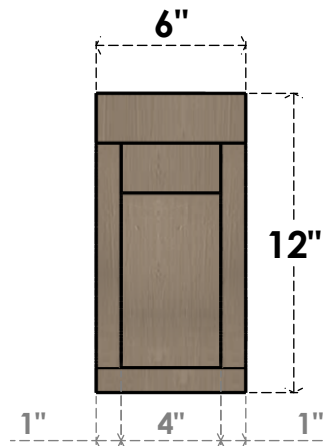

ITEM NUMBER: CORU06X18X12RIVRCPR

6"W X 18"D X 12"H SERIES 3 CLASSIC RIVERA ROUGH CEDAR TIMBERTHANE
FAUX WOOD CORBEL, PRIMED

SIDE PROFILE

FRONT PROFILE

ISOMETRIC

EKENA MILLWORK
2300 WEST MAIN ST.
CLARKSVILLE, TX 75426
TOLL FREE: 866-607-0453
WWW.EKENAMILLWORK.COM

NOTES

1. INSTALLATION TO BE COMPLETED IN ACCORDANCE WITH MANUFACTURER'S SPECIFICATIONS.
2. DRAWING MAY NOT BE TO SCALE
3. THIS DRAWING IS INTENDED FOR DESIGN AND PLANNING PURPOSES ONLY.
4. ALL INFORMATION CONTAINED HEREIN WAS CURRENT AT THE TIME OF DEVELOPMENT BUT MUST BE REVIEWED AND APPROVED BY THE PRODUCT MANUFACTURER TO BE CONSIDERED ACCURATE.
5. TIMBERTHANE ARCHITECTURAL PRODUCTS ARE MADE FROM HIGH DENSITY URETHANE AND COME FACTORY PRIMED