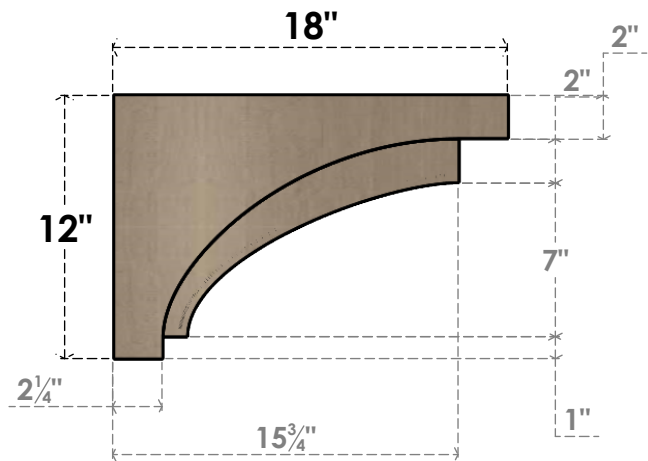

ITEM NUMBER: CORU06X18X12RIVRCPR

6"W X 18"D X 12"H SERIES 3 CLASSIC RIVERA ROUGH CEDAR TIMBERTHANE
FAUX WOOD CORBEL, PRIMED

SIDE PROFILE

FRONT PROFILE

ISOMETRIC

EKENA MILLWORK
2300 WEST MAIN ST.
CLARKSVILLE, TX 75426
TOLL FREE: 866-607-0453
WWW.EKENAMILLWORK.COM

NOTES

1. INSTALLATION TO BE COMPLETED IN ACCORDANCE WITH MANUFACTURER'S SPECIFICATIONS.
2. DRAWING MAY NOT BE TO SCALE
3. THIS DRAWING IS INTENDED FOR DESIGN AND PLANNING PURPOSES ONLY.
4. ALL INFORMATION CONTAINED HEREIN WAS CURRENT AT THE TIME OF DEVELOPMENT BUT MUST BE REVIEWED AND APPROVED BY THE PRODUCT MANUFACTURER TO BE CONSIDERED ACCURATE.
5. TIMBERTHANE ARCHITECTURAL PRODUCTS ARE MADE FROM HIGH DENSITY URETHANE AND COME FACTORY PRIMED