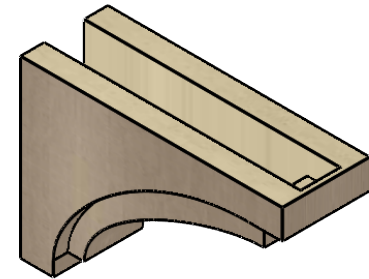

ITEM NUMBER: CORU06X18X12RIVRCPR

6"W X 18"D X 12"H SERIES 3 CLASSIC RIVERA ROUGH CEDAR TIMBERTHANE
FAUX WOOD CORBEL, PRIMED

SIDE PROFILE

FRONT PROFILE

ISOMETRIC

EKENA MILLWORK
2300 WEST MAIN ST.
CLARKSVILLE, TX 75426
TOLL FREE: 866-607-0453
WWW.EKENAMILLWORK.COM